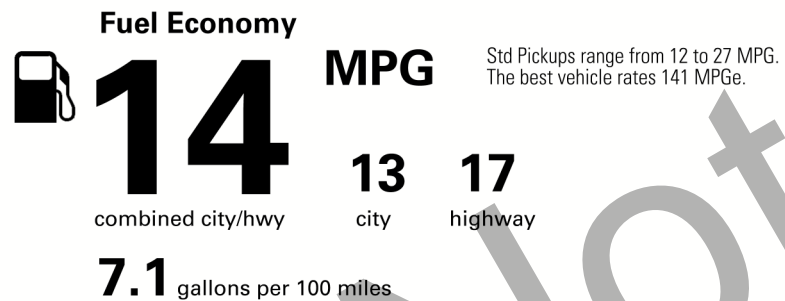

MANUFACTURER'S SUGGESTED RETAIL PRICE $ 38,865.00

1. **OPTIONAL EQUIPMENT**
2. DS Deck Rail System 125.00
   - EG Audio Plus - 8-in. Touchscreen, HandsFree Bluetooth Phone/Music, USB Media Port, USB Charge-Ports, SiriusXM w/3-Month All Access Trial, Android Auto & Apple CarPlay Compatible, adds Remote Connect with 1-year trial, and Service Connect with 10-year trial 120.00
   - FE 50 State Emissions 0.00
   - OF TRD Off-Road Package 3,505.00
   - SP SR5 Upgrade Package 945.00
3. 38 Gallon Fuel Tank, Front Buckets Seats with Power Driver Seat with Power Lumbar Support, Front Center Console with Floor Mounted Shift Lever and Knob, Tilt and Telescoping Steering Wheel, and an Anti-theft System with Alarm and Engine Immobilizer.
4. A Discount of $500 is applied to this Package as shown Below

SOUTHEAST TOYOTA DISTRIBUTORS, LLC
TOTAL FROM MANUFACTURER'S LABEL $ 45,110.00
DISTRIBUTOR'S INSTALLED OPTIONS

- BS100 Spray-in Bedliner 599.00
- CY202 Phone Cable & Charge Package 73.00
- FP501 Contents:
  1-Dual Smart USB Car Charger - 2.4A each port
  1-Apple Lightning to USB Cable - 3' Red
  1-Apple Lightning to USB Cable - 6' Red
  1-USB-C to USB-A Cable - 3' Red
  Southeast Toyota Distributor Plus Includes:
  Certified Technician 46 Point Quality Inspection
  Digital Picture Asset Program 0.00

EPA DOT Fuel Economy and Environment

Gasoline Vehicle