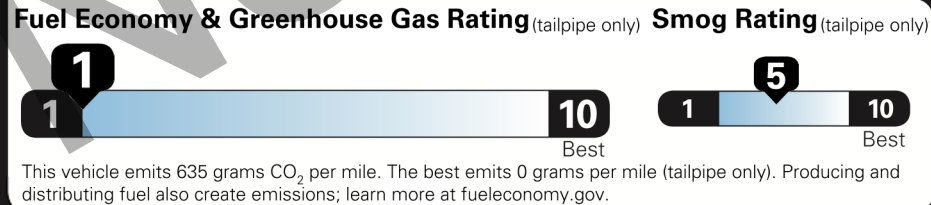

**MANUFACTURER'S SUGGESTED RETAIL PRICE \$ 38,865.00**

- OPTIONAL EQUIPMENT**
- DS Deck Rail System 125.00
  - EG Audio Plus - 8-in. Touchscreen, HandsFree Bluetooth Phone/Music, USB Media Port, USB Charge-Ports, SiriusXM w/3-Month All Access Trial, Android Auto & Apple CarPlay Compatible, adds Remote Connect with 1-year trial, and Service Connect with 10-year trial 120.00
  - FE 50 State Emissions 0.00
  - OF TRD Off-Road Package 3,505.00
  - SP SR5 Upgrade Package 945.00
- 38 Gallon Fuel Tank, Front Buckets Seats with Power Driver Seat with Power Lumbar Support, Front Center Console with Floor Mounted Shift Lever and Knob, Tilt and Telescoping Steering Wheel, and an Anti-theft System with Alarm and Engine Immobilizer.
- A Discount of \$500 is applied to this Package as shown Below

**SOUTHEAST TOYOTA DISTRIBUTORS, LLC**  
**TOTAL FROM MANUFACTURER'S LABEL \$ 45,110.00**  
**DISTRIBUTOR'S INSTALLED OPTIONS**

- BS100 Spray-in Bedliner 599.00
- CY202 Phone Cable & Charge Package 73.00
- FP501 Contents:  
 1-Dual Smart USB Car Charger - 2.4A each port  
 1-Apple Lightning to USB Cable - 3' Red  
 1-Apple Lightning to USB Cable - 6' Red  
 1-USB-C to USB-A Cable - 3' Red  
 Southeast Toyota Distributor Plus Includes:  
 Certified Technician 46 Point Quality Inspection  
 Digital Picture Asset Program 0.00

**EPA DOT Fuel Economy and Environment**

**Gasoline Vehicle**

**You spend \$7,000 more in fuel costs over 5 years** compared to the average new vehicle.

**Annual fuel cost \$2,900**

Actual results will vary for many reasons, including driving conditions and how you drive and maintain your vehicle. The average new vehicle gets 27 MPG and costs \$7,500 to fuel over 5 years. Cost estimates are based on 15,000 miles per year at \$2.70 per gallon. MPGe is miles per gasoline gallon equivalent. Vehicle emissions are a significant cause of climate change and smog.